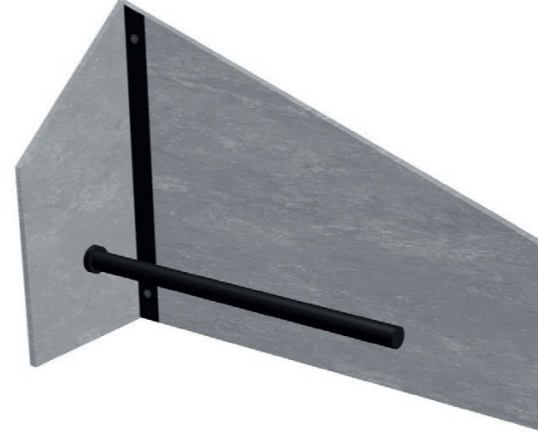

TOWEL HANGER
HAVLU ASKISI

SHELF
RAF

EMPRESS

Product Family of Bathroom Accessories | Banyo Aksesuarları Ürün Ailesi

Empress collection offers bathroom products in partnership with Sustonable which support sustainability and add richness to your bathroom with new textures and patterns. The triple set (towel holder, toilet paper holder, shower shelf) is designed with stainless steel suitable for the bathroom environment and smooth edges that will prevent you from being hurt, and it starts a new era in the bathroom with easy installation and easy cleaning.