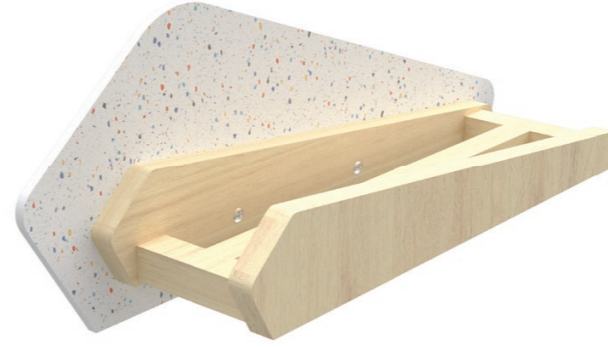

CHROMA

Project Details | Proje Detayları