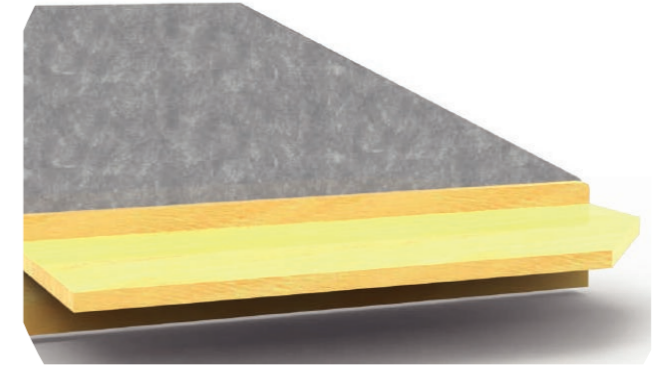

SHELF
RAF

Two screws both connect the wooden part to the Sustainable and fix the product to the wall.

İki vida ahşap kısmı sustainable'a ve ürünü duvara bağlamak için kullanılır.