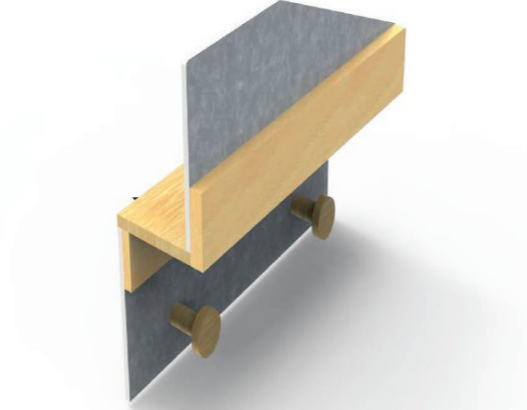

TOWEL HANGER + SHELF
HAVLU ASKISI + RAF

Sustainable and wood parts are joined together with screws. The screws are inserted into the Sustainable first, and then to the wood, ensuring that they are not visible from the front and top.

Sustainable ve ahşap parçaların birbirine montajı vidalarla yapılır. Önce Sustainable, sonra ahşap parçalara takılan vidalar önden ve üstten gizlenir.