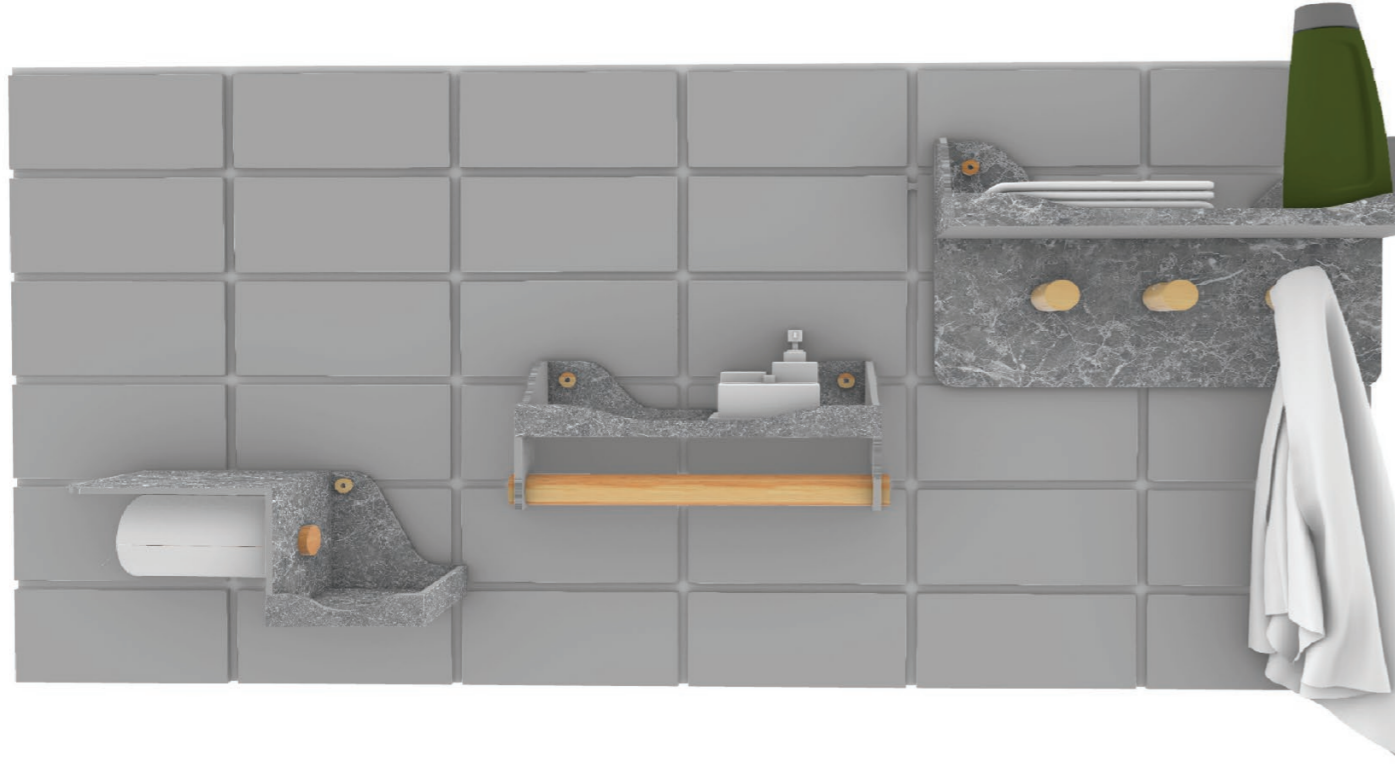

CURLINE

Product Family of Bathroom Accessories | Banyo Aksesuarları Ürün Ailesi

Curline Bathroom Set products, which have a specially designed structure with softened corners, aim to minimize the accidents that may occur. Thanks to the wooden attachments, the products gained elegance, a pleasant atmosphere to the bathroom appearance and the assembly technique of the parts made it easier for users to install at home.

Köşeleri yumuşatılan Curline Banyo Takımı ürünleri oluşabilecek hasarları minimuma indirmeyi amaçlamıştır. Ahşap ekleri sayesinde ürünler şıklık kazanmış, banyo görünümüne hoş bir hava katmış ve parçaların montaj tekniği kullanıcıların evlerinde montajını kolaylaştırmıştır.

DESIGNERS / TASARIMCILAR