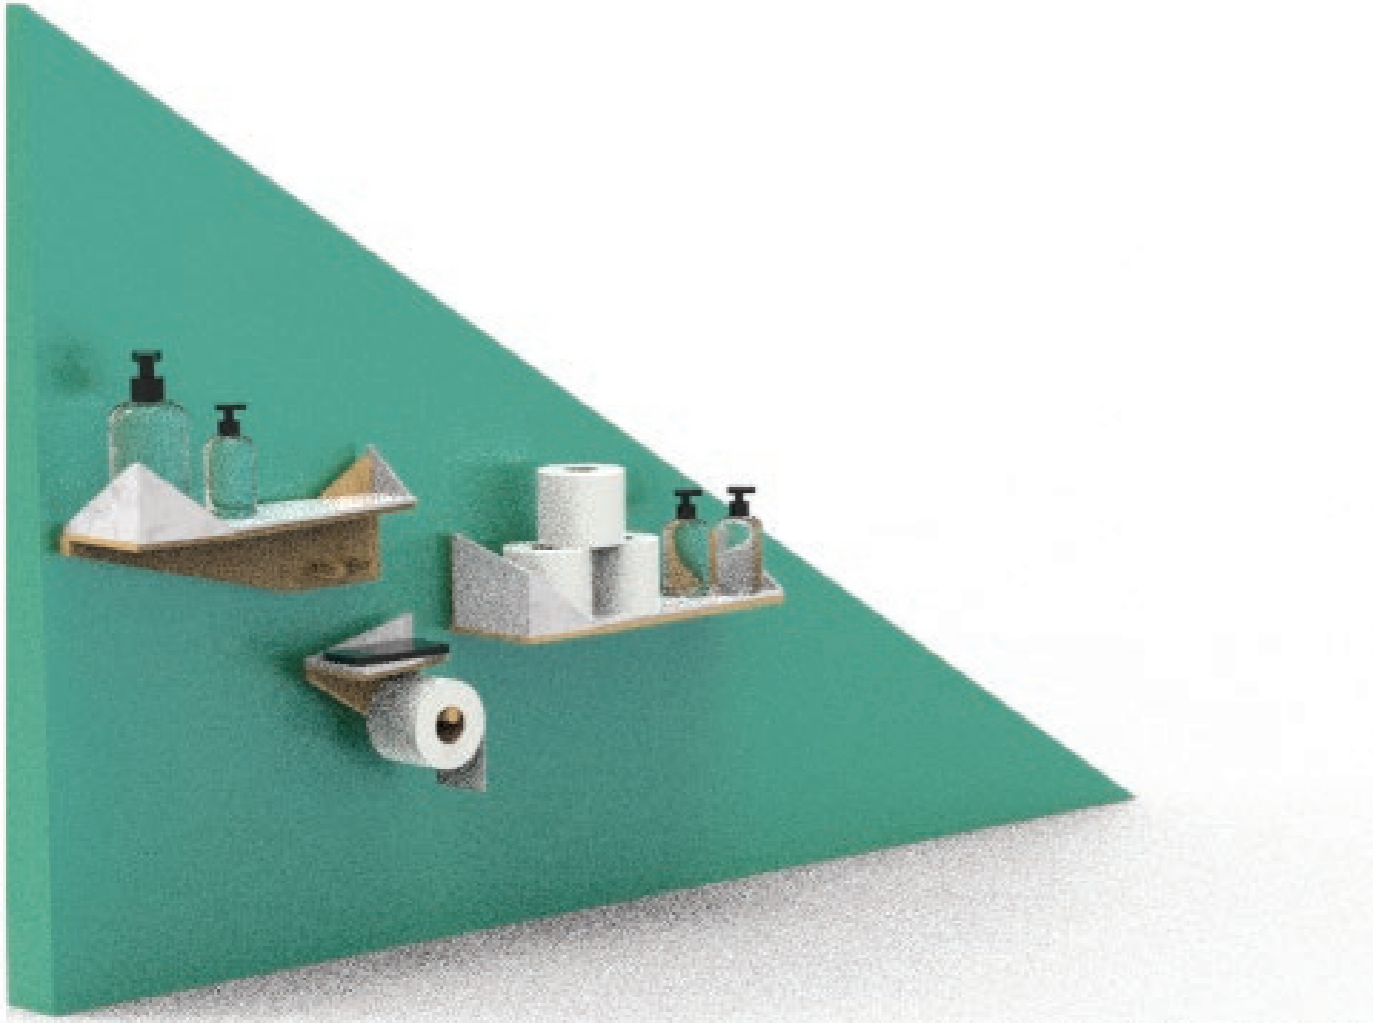

TOWEL HANGER + SHELF
HAVLU ASKISI + RAF

SHELF
RAF

ATMOSPHERE

Product Family of Bathroom Accessories | Banyo Aksesuarları Ürün Ailesi

Atmosphere product set aims to create its own atmosphere in a bathroom with different color and pattern options. This functional set will organize products in the bathroom while covering its own Sustainable feature together.